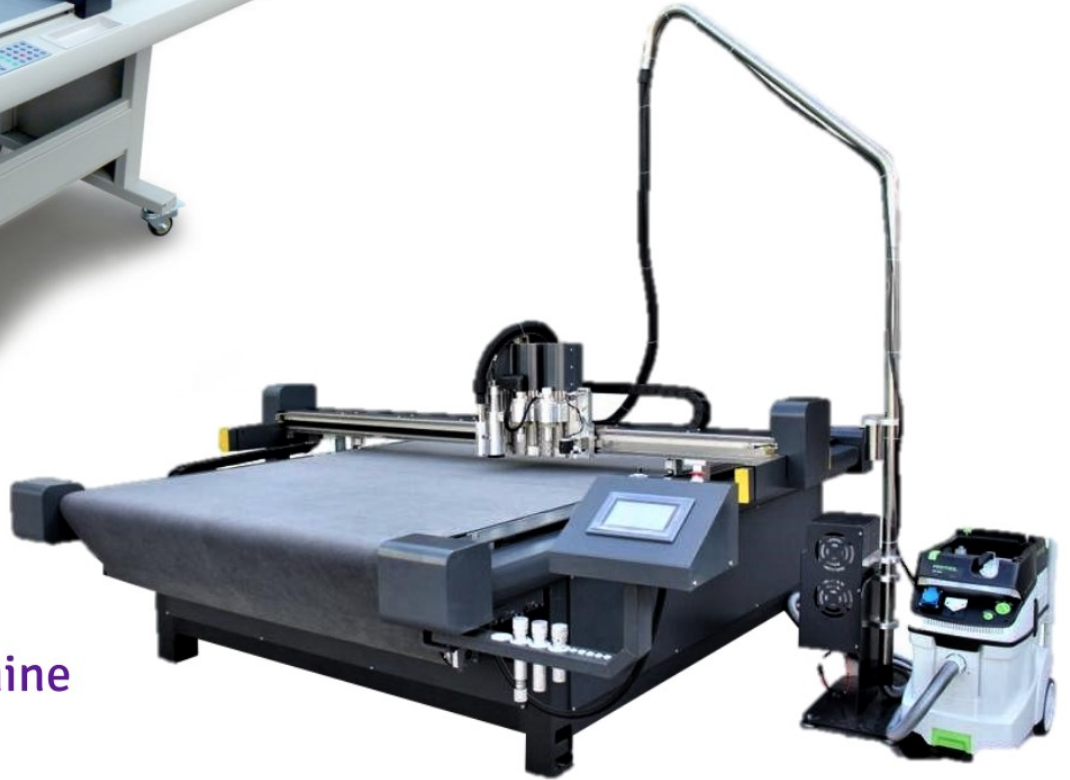

AOKE Digital Flatbed Cutting Machine / Sample Maker

Offset Blanket Half Cutting

Router Machine

Consumables

DCZ Series Blade

DCH/DCE Series Blade

Cutting MAT